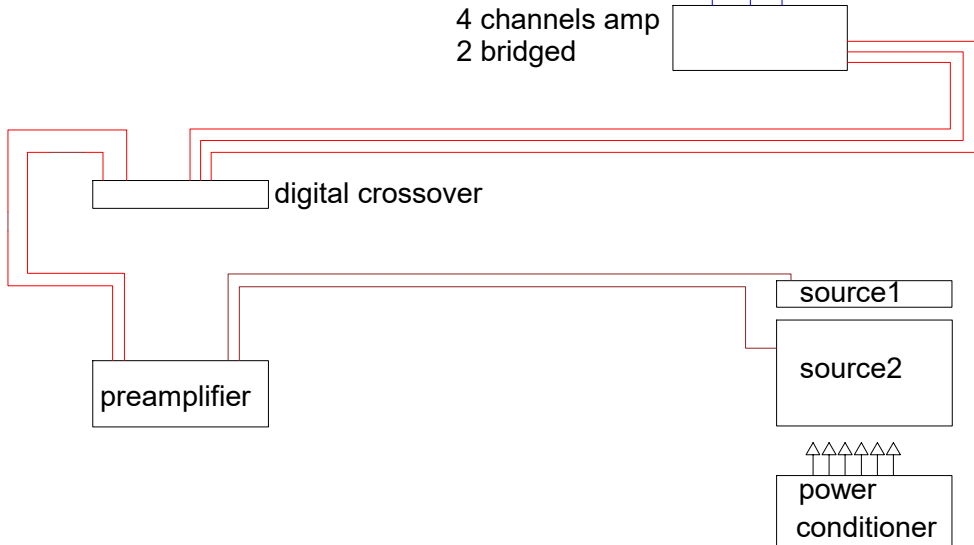

# VERTEX 1 front

V1 configuration	Screen Excellence Ltd
	Unit 136, Bentwaters Parks
	IP12 2TW
11/10/16	+44 (0) 1 394 420 220

**2 CHANNEL 2.1  
CONFIGURATION**